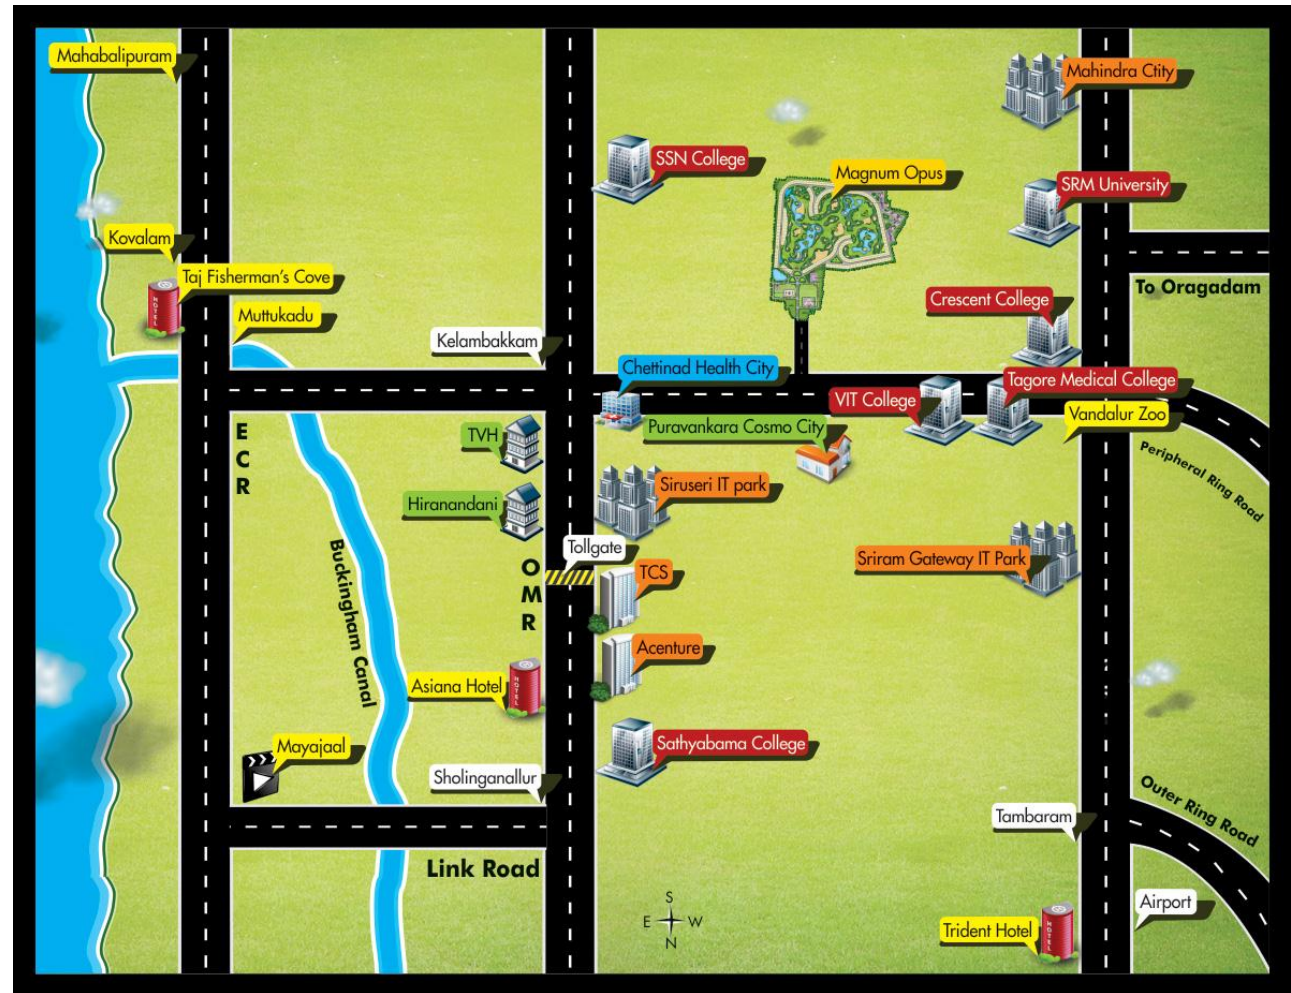

Location

Loaded with advantages

An ideal location

- Located in the most happening IT corridor of Chennai – OMR
- 4.5 miles off OMR near Kelambakkam
- Well connected with ECR GST and proposed Peripheral ring road
- The location boasts of all facilities like healthcare, education, entertainment and recreation
- International airport – just 20 minutes away
- Independent yet easily accessible suburb

Map is not to scale

Look who is around

Healthcare

- Chettinad Health City
- Global Hospital
- Lifeline Hospital
- Tagore Medical College
- SRM Hospital
- VIT Medical College

Manufacturing

- BMW
- TVS
- Nissan
- Renault
- Apollo Tyres
- Mahindra Ford
- Orchid Chemicals
- Baxter
- Saint Gobain
- Hyundai
- Nokia

Entertainment

- ECR Beaches
- Mamallapuram shore temple
- Muttukadu Boat House
- Vandalur Zoo
- VGP Universal Kingdom , MGM Dizee World
- Mayajaal and several upcoming Multiplexes and shopping malls